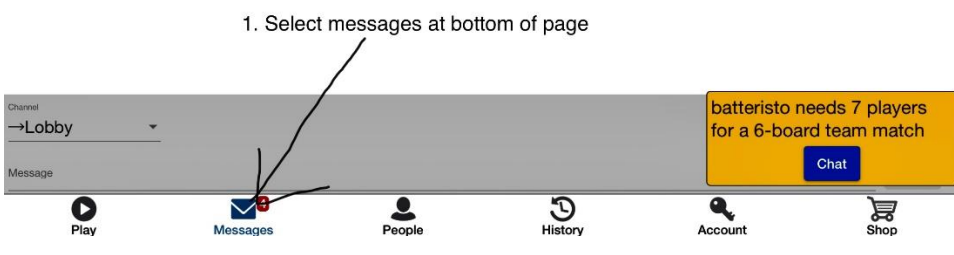

Messages

2. Select chat

3. Tap anywhere on white space and chat manager will appear

Smaller chat font  
Bigger chat font  
Chat Manager

1. Select messages at bottom of page

batteristo needs 7 players for a 6-board team match