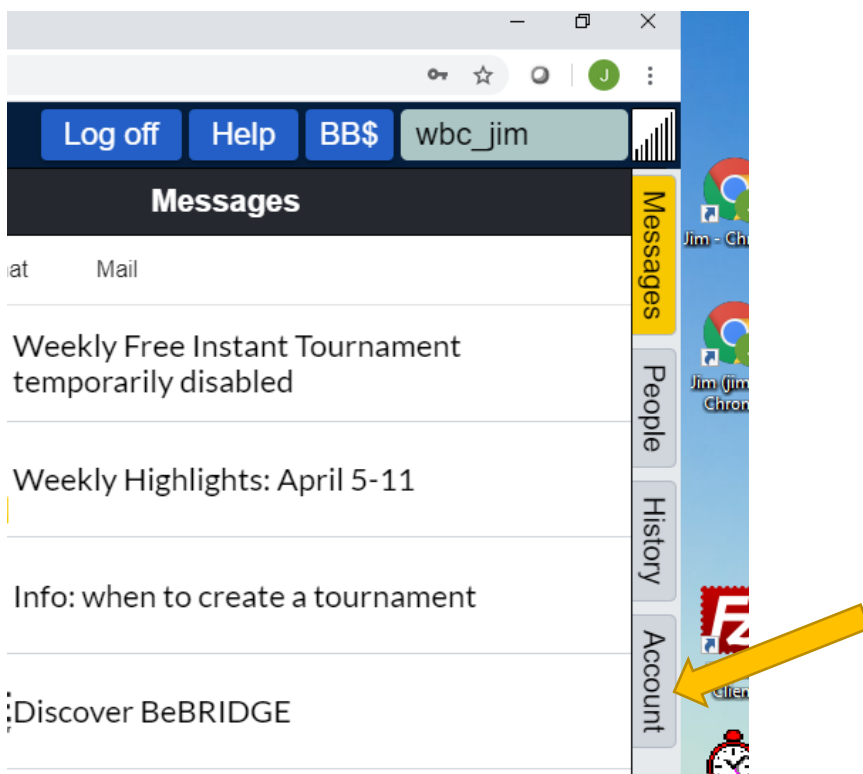

Purpose

The purpose of this document is to assist you to create a Bridge Base Online (BBO) profile.

Log into BBO

Select Account tab on right of screen

Select the Profile TAB

Make sure your real name is real and set a summary of your system in the Other area.