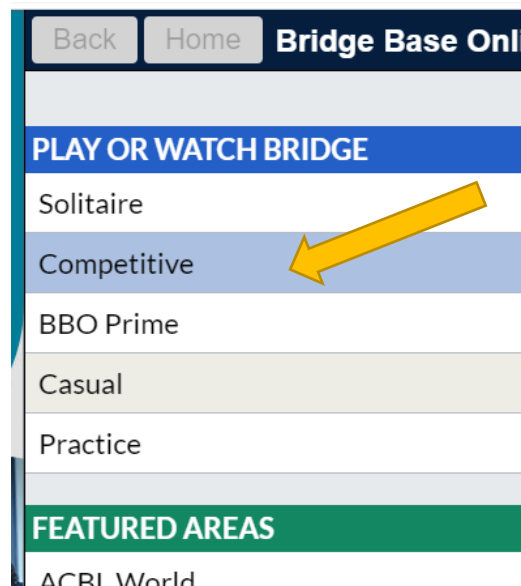

Purpose

The purpose of this document is to assist you to connect to a BWOonline (Bridge West Online) Bridge Base Online (BBO) tournament. It is assumed you have a BBO login. If not refer to document BBO_Instructions_CreateUser.docx

Ensure you are on the BWOonline player list

Ensure you have been added to the BWOonline white list.

Log onto BBO

Log onto the system within 2 hours of the tournament's scheduled time. The tournament is listed about two hours before kick-off.

Select the Competitive option